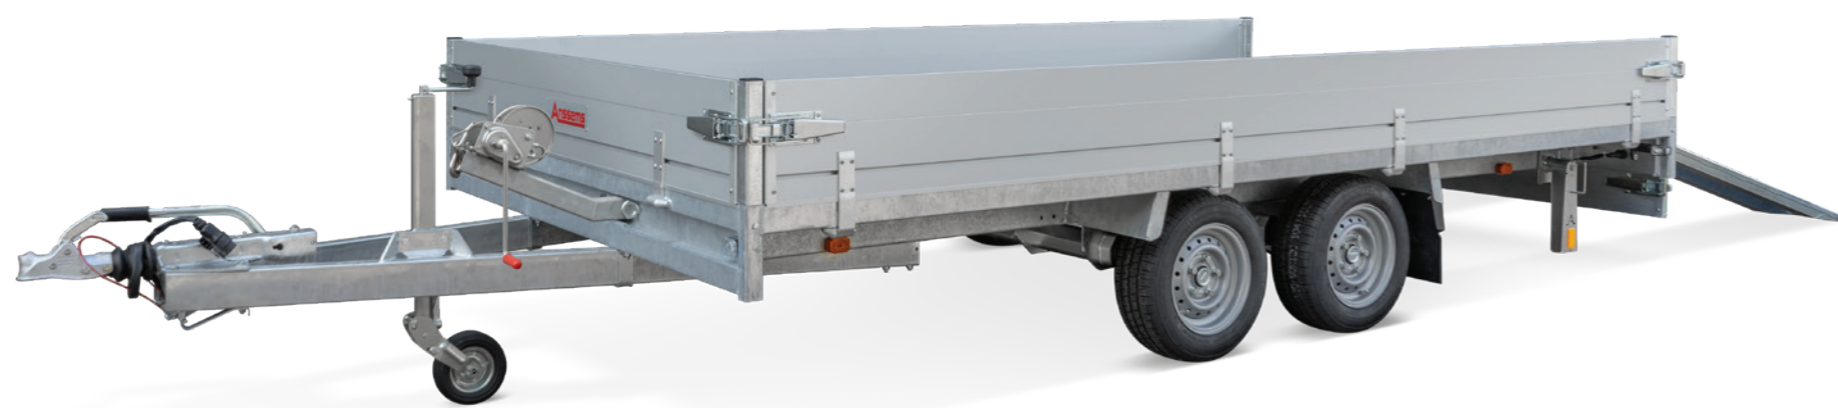

ASX

3 new models!

Anssems ASX

Flatbed trailers with ramps, winch and propstands

ASX tandem braked

ASX tandem Go-Getter

ASX features:

- Very well-equipped
- Steel ramps in ramp holders
- Robust floor support
- Robot welded chassis, fully galvanised
- Integrated tie rail for tie hooks