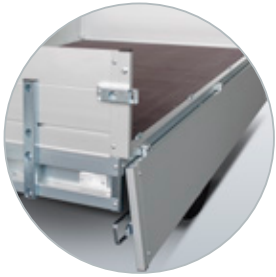

HARD TOP COVER TRAILERS

BOX VAN TRAILERS

HORSE TRAILERS

WELFARE TRAILERS

“THE ANSSEMS PLT IS COMFORTABLY LIGHT AND EXTREMELY STRONG”

PLT flatbed trailers

The Anssems PLT has a distinctive character due to its ergonomic design; it is extremely light yet strong, offering maximum load capacity. The position wheels beneath the floor of the Anssems PLT provide a large load area which is easily accessible when the drop side- and rear panels are lowered.

PLT single- axle unbraked

PLT tandem unbraked

PLT single- axle braked

PLT tandem braked

There is always an ideal model

There is a wide selection of PLT models: braked or unbraked, single or tandem axle, with different weight capacities and a wide range of dimensions. There is always a PLT flatbed trailer to exactly meet your requirements. All PLT models come as standard with multiple tie-down points to help keep your load secure.

Optimally accessible loading floor

Standard equipped with jockey wheel

Equipped with span lockers

8 tie hooks on loading floor

Tie-rail for removable and adjustable net hooks

Reliable and clear lighting

Always clearly visible

“THE ANSSEMS PLT IS COMPLETELY TAILORED TO MY DEMANDS”

A flat cover offers extra protection during transportation. This cover is easy to attach using the included net hooks.

The ladder rack at the front is very popular with Anssems PLT owners, providing them with additional options for securing cargo and supporting high-volume loads.