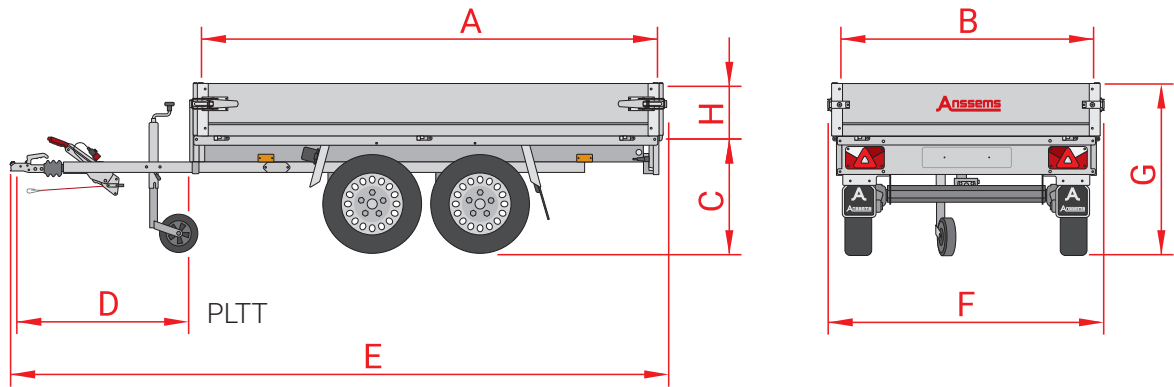

“THE ANSSEMS PLT IS THE PERFECT TRAILER FOR MY HOBBY AND PROFESSION”

Anssems