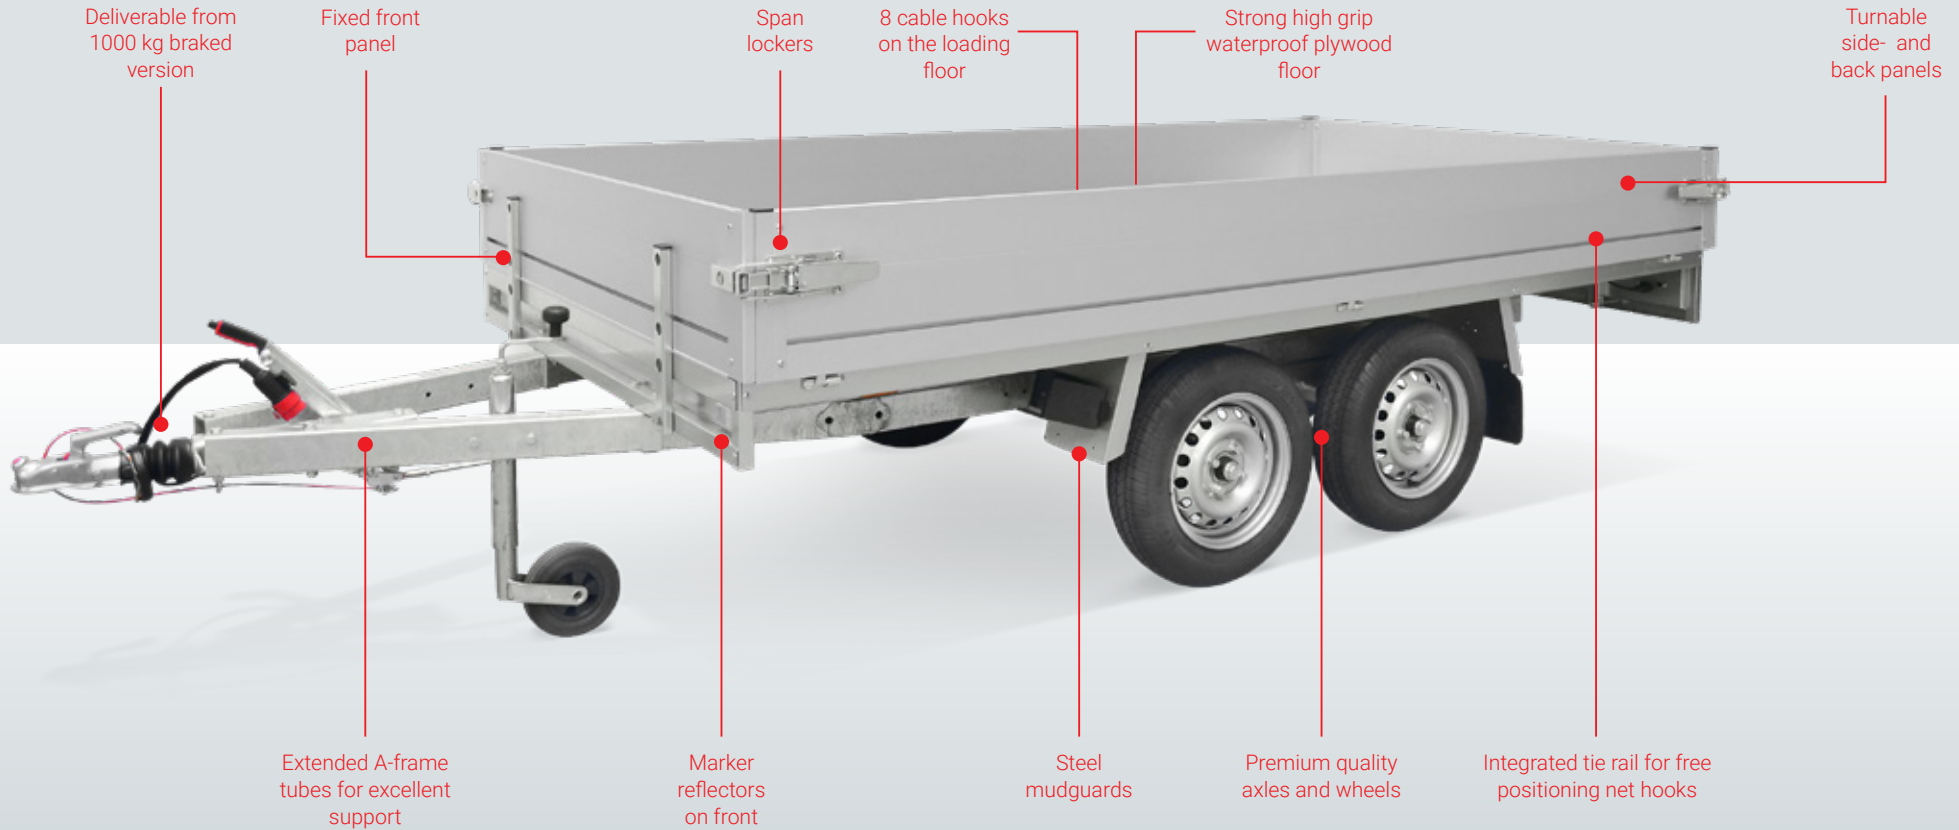

HARD TOP COVER TRAILERS

BOX VAN TRAILERS

HORSE TRAILERS

WELFARE TRAILERS

“THE ANSSEMS PLT IS COMFORTABLY LIGHT AND EXTREMELY STRONG”

PLT flatbed trailers

The Anssems PLT has a distinctive character due to its ergonomic design; it is extremely light yet strong, offering maximum load capacity. The position wheels beneath the floor of the Anssems PLT provide a large load area which is easily accessible when the drop side- and rear panels are lowered.

PLT single- axle unbraked

PLT tandem unbraked

PLT single- axle braked

PLT tandem braked

There is always an ideal model

There is a wide selection of PLT models: braked or unbraked, single or tandem axle, with different weight capacities and a wide range of dimensions. There is always a PLT flatbed trailer to exactly meet your requirements. All PLT models come as standard with multiple tie-down points to help keep your load secure.

Optimally accessible loading floor

Standard equipped with jockey wheel

Equipped with span lockers

8 tie hooks on loading floor

Tie-rail for removable and adjustable net hooks

Reliable and clear lighting

Always clearly visible

“THE ANSSEMS PLT IS COMPLETELY TAILORED TO MY DEMANDS”

A flat cover offers extra protection during transportation. This cover is easy to attach using the included net hooks.

The ladder rack at the front is very popular with Anssems PLT owners, providing them with additional options for securing cargo and supporting high-volume loads.